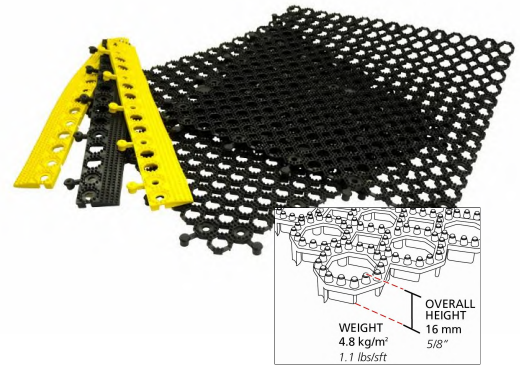

Plastex Lok

100% recycled heavy duty open grid PVC tiles

Plastex Lok is a hard wearing open grid tiling system made from 100% REACH compliant recycled PVC, delivering long life and value for money.

It can be used as a temporary or permanent flooring solution for coverage of large areas in the workplace with the likelihood of heavy spillage, such as work stations, finishing/assembly areas, laboratories, localised workcells and machine shops.

The open grid format and 16mm height facilitate drainage and soil removal, whilst the pimpled surface guarantees slip resistance for improved safety at work.

Plastex Lok tiles are resistant to most acids and solvents, are flexible and easy to fit.

- *Open grid interlocking tiles*
- *Made from 100% REACH compliant recycled PVC*
- *Slip resistant, hard wearing on pimpled surface*
- *Chemical, oil and acid resistant*
- *Made in the UK*

Tile size:
500mm x 500mm x 16mm

Colour:
Black

Packaging:
16 tiles per box
(4 m² per box)

Plastic Extruders Limited

Russell Gardens, Wickford, Essex, SS11 8DN England

Tel: +44 (0)1268 571116 Fax: +44 (0)1268 560027

email: sales@plastex.co.uk www.plastexmatting.com