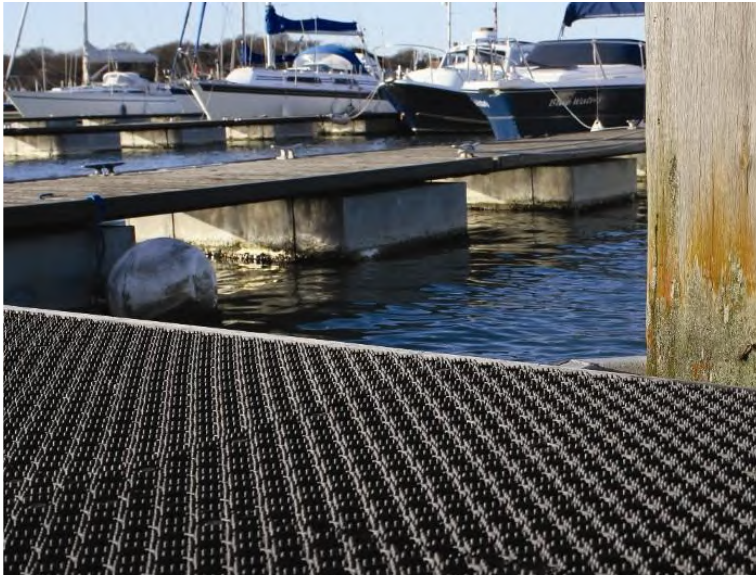

Plastex Lok

100% recycled heavy duty open grid PVC tiles

Plastex Lok is a hard wearing open grid tiling system made from 100% REACH compliant recycled PVC, delivering long life and value for money.

It can be used as a temporary or permanent flooring solution for coverage of large areas in the workplace with the likelihood of heavy spillage, such as work stations, finishing/assembly areas, laboratories, localised workcells and machine shops.

The open grid format and 16mm height facilitate drainage and soil removal, whilst the pimpled surface guarantees slip resistance for improved safety at work.

Plastex Lok tiles are resistant to most acids and solvents, are flexible and easy to fit.

- *Open grid interlocking tiles*
- *Made from 100% REACH compliant recycled PVC*
- *Slip resistant, hard wearing on pimpled surface*
- *Chemical, oil and acid resistant*
- *Made in the UK*

Tile size:
500mm x 500mm x 16mm